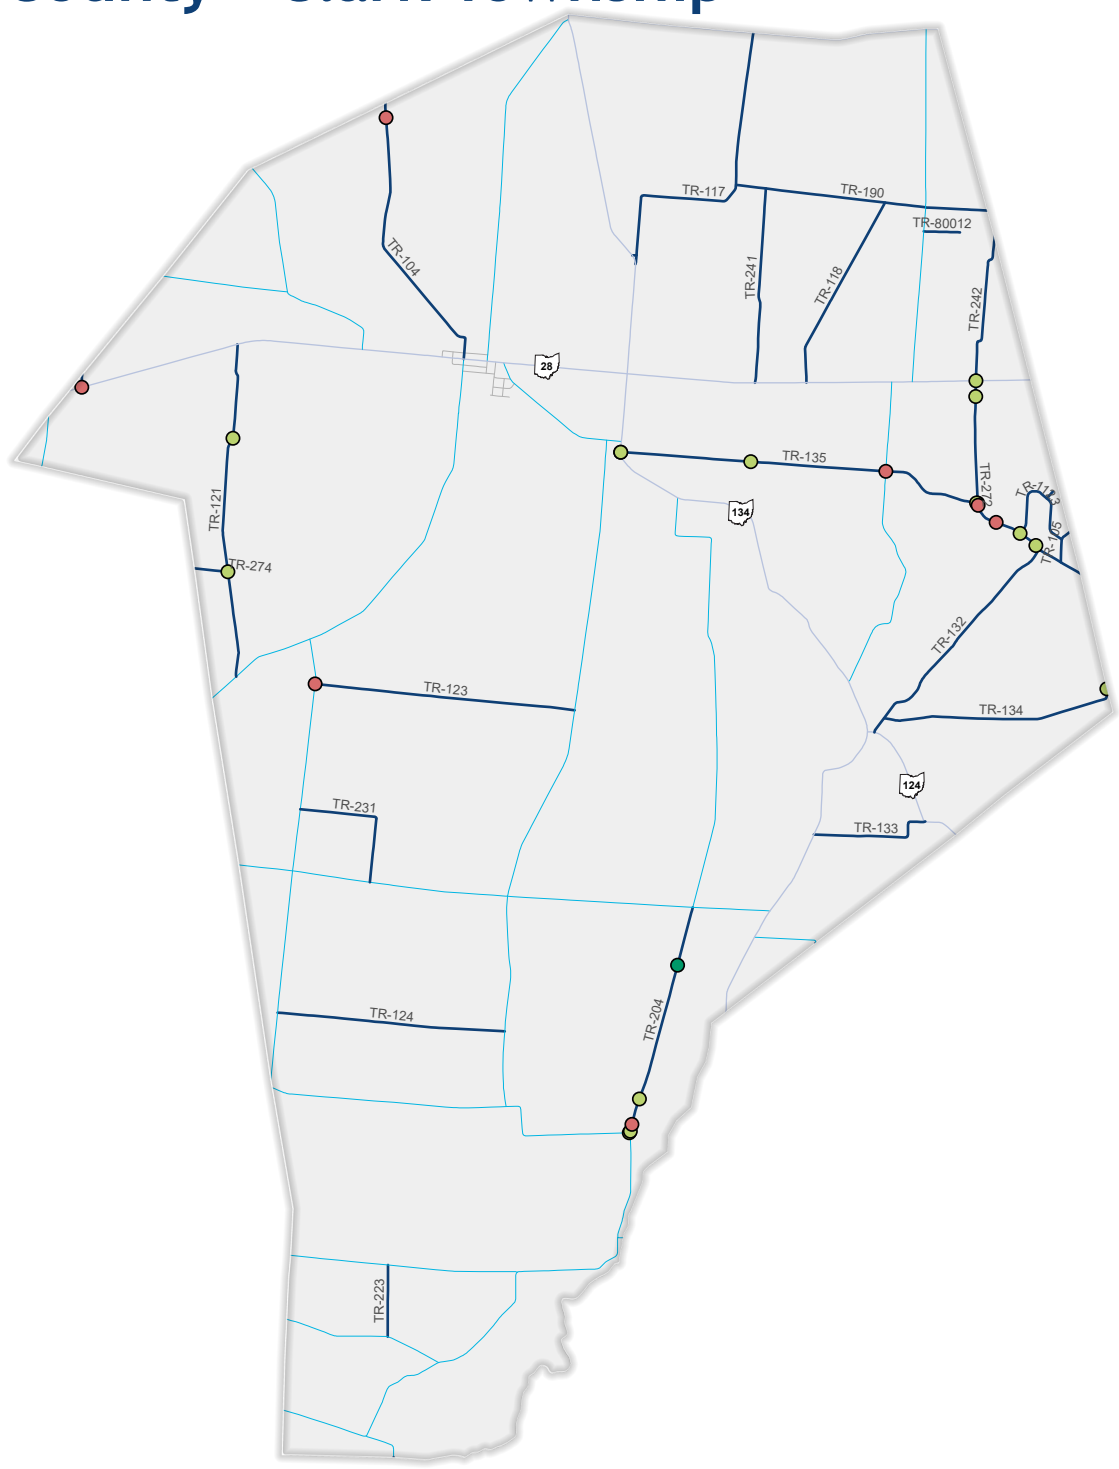

Clinton County - Clark Township

Roads by Type	Crash Severity
State Route	Minor Injury Suspected
County Road	Injury Possible
Township Road	Property Damage Only
Local Road	