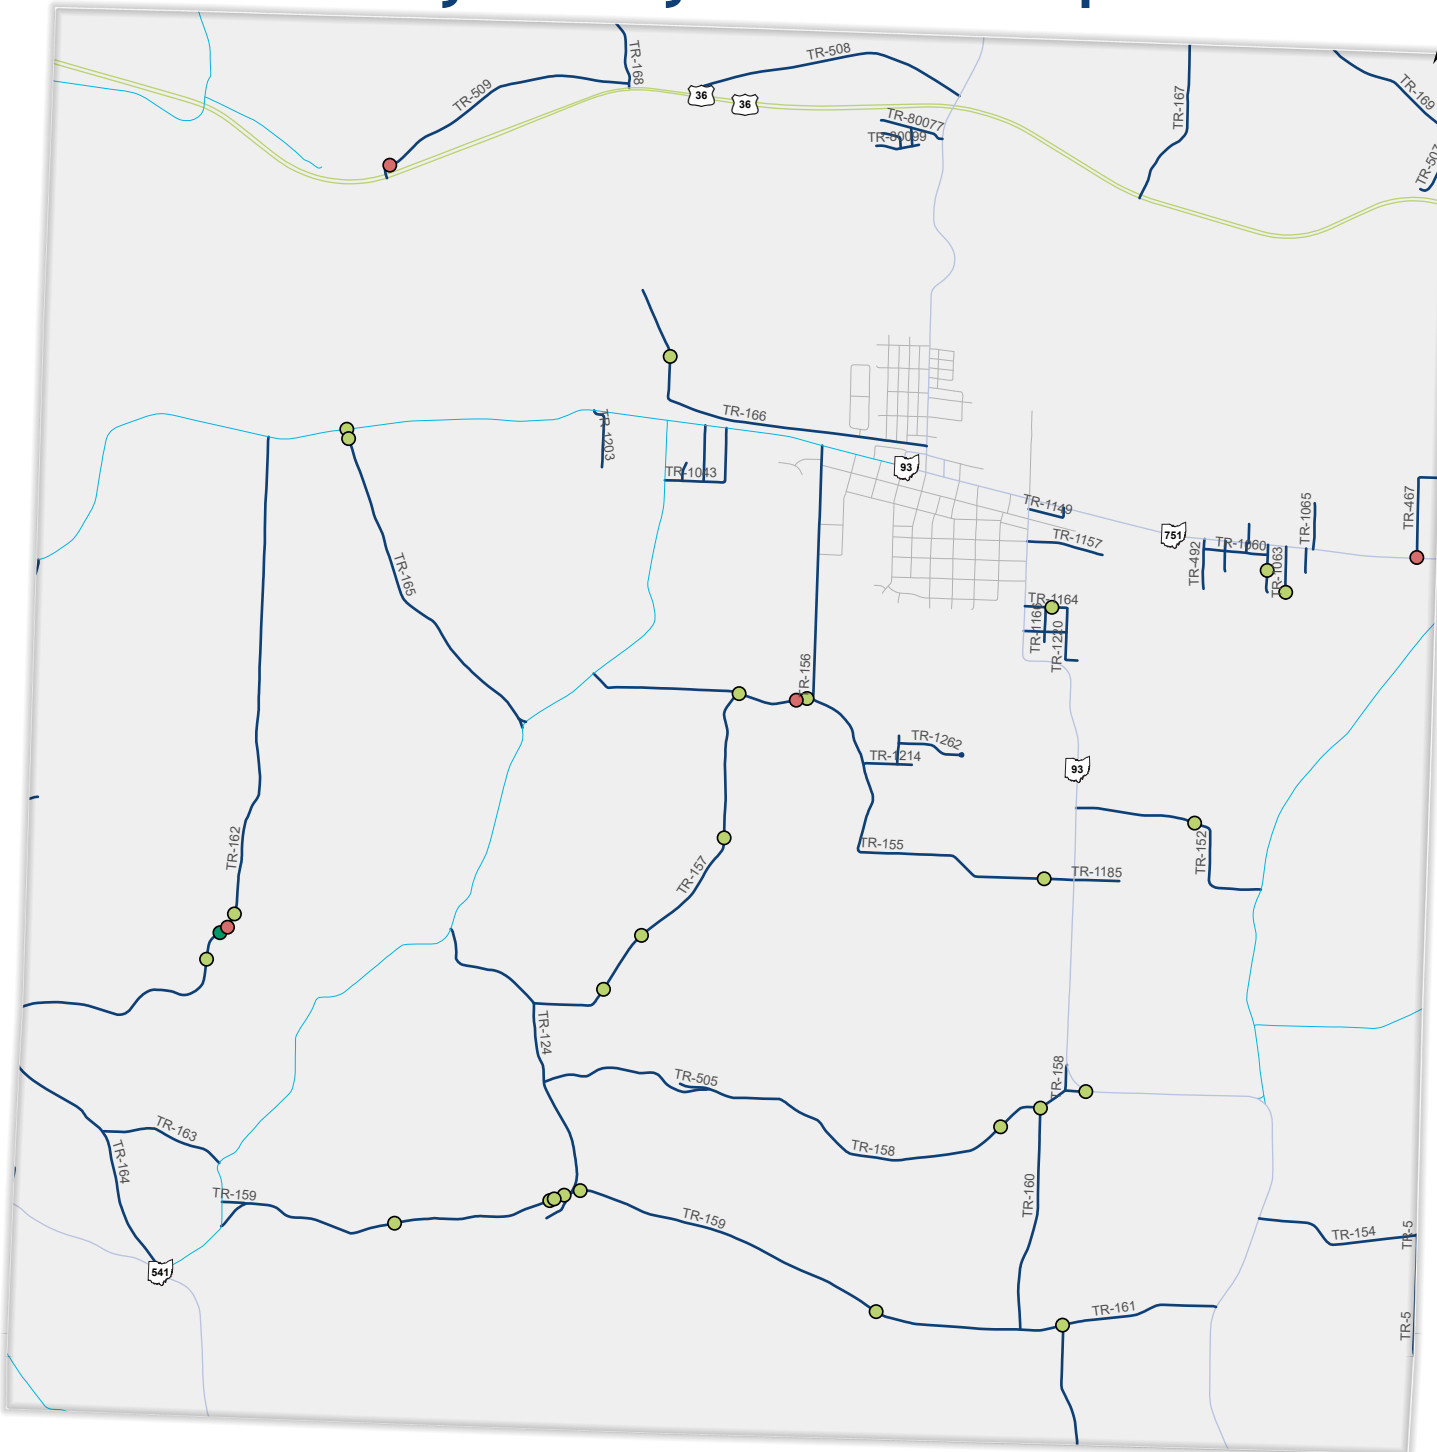

Coshocton County - Lafayette Township

Roads by Type	Crash Severity
United States Route	Minor Injury Suspected
State Route	Injury Possible
County Road	Property Damage Only
Township Road	
Local Road	