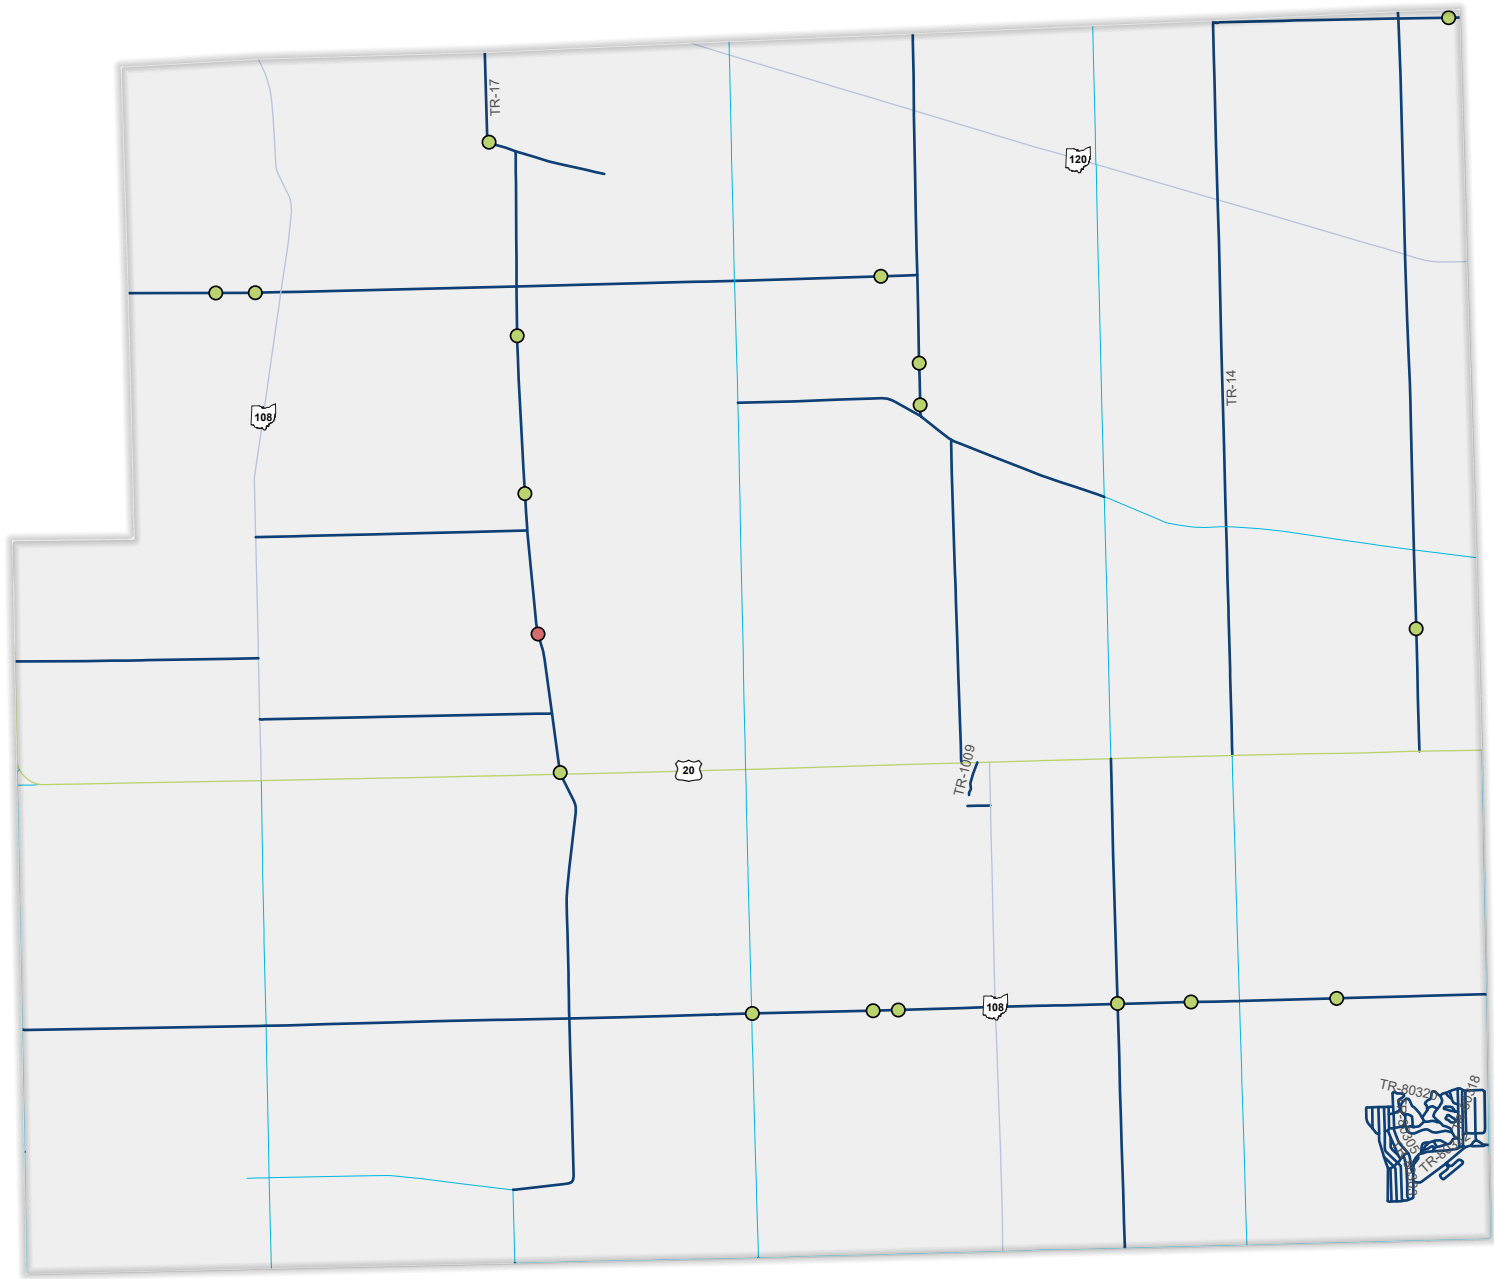

Fulton County - Chesterfield Township

Roads by Type		Crash Severity	
	United States Route		Minor Injury Suspected
	State Route		Property Damage Only
	County Road		
	Township Road		