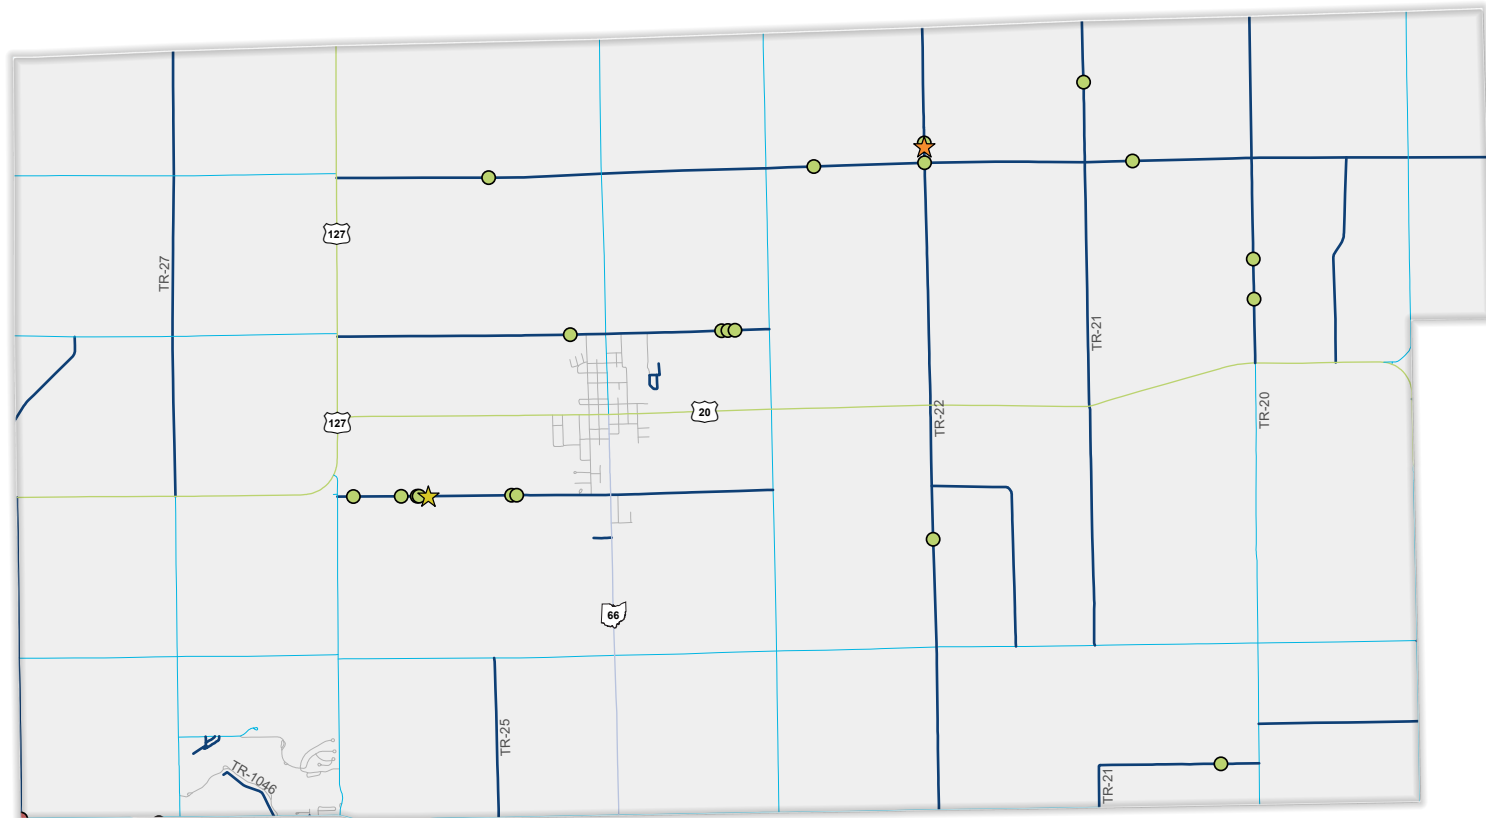

Fulton County - Gorham Township

| Roads by Type | Crash Severity |
|---------------------|--------------------------|
| United States Route | Fatal |
| State Route | Serious Injury Suspected |
| County Road | Minor Injury Suspected |
| Township Road | Property Damage Only |
| Local Road | |