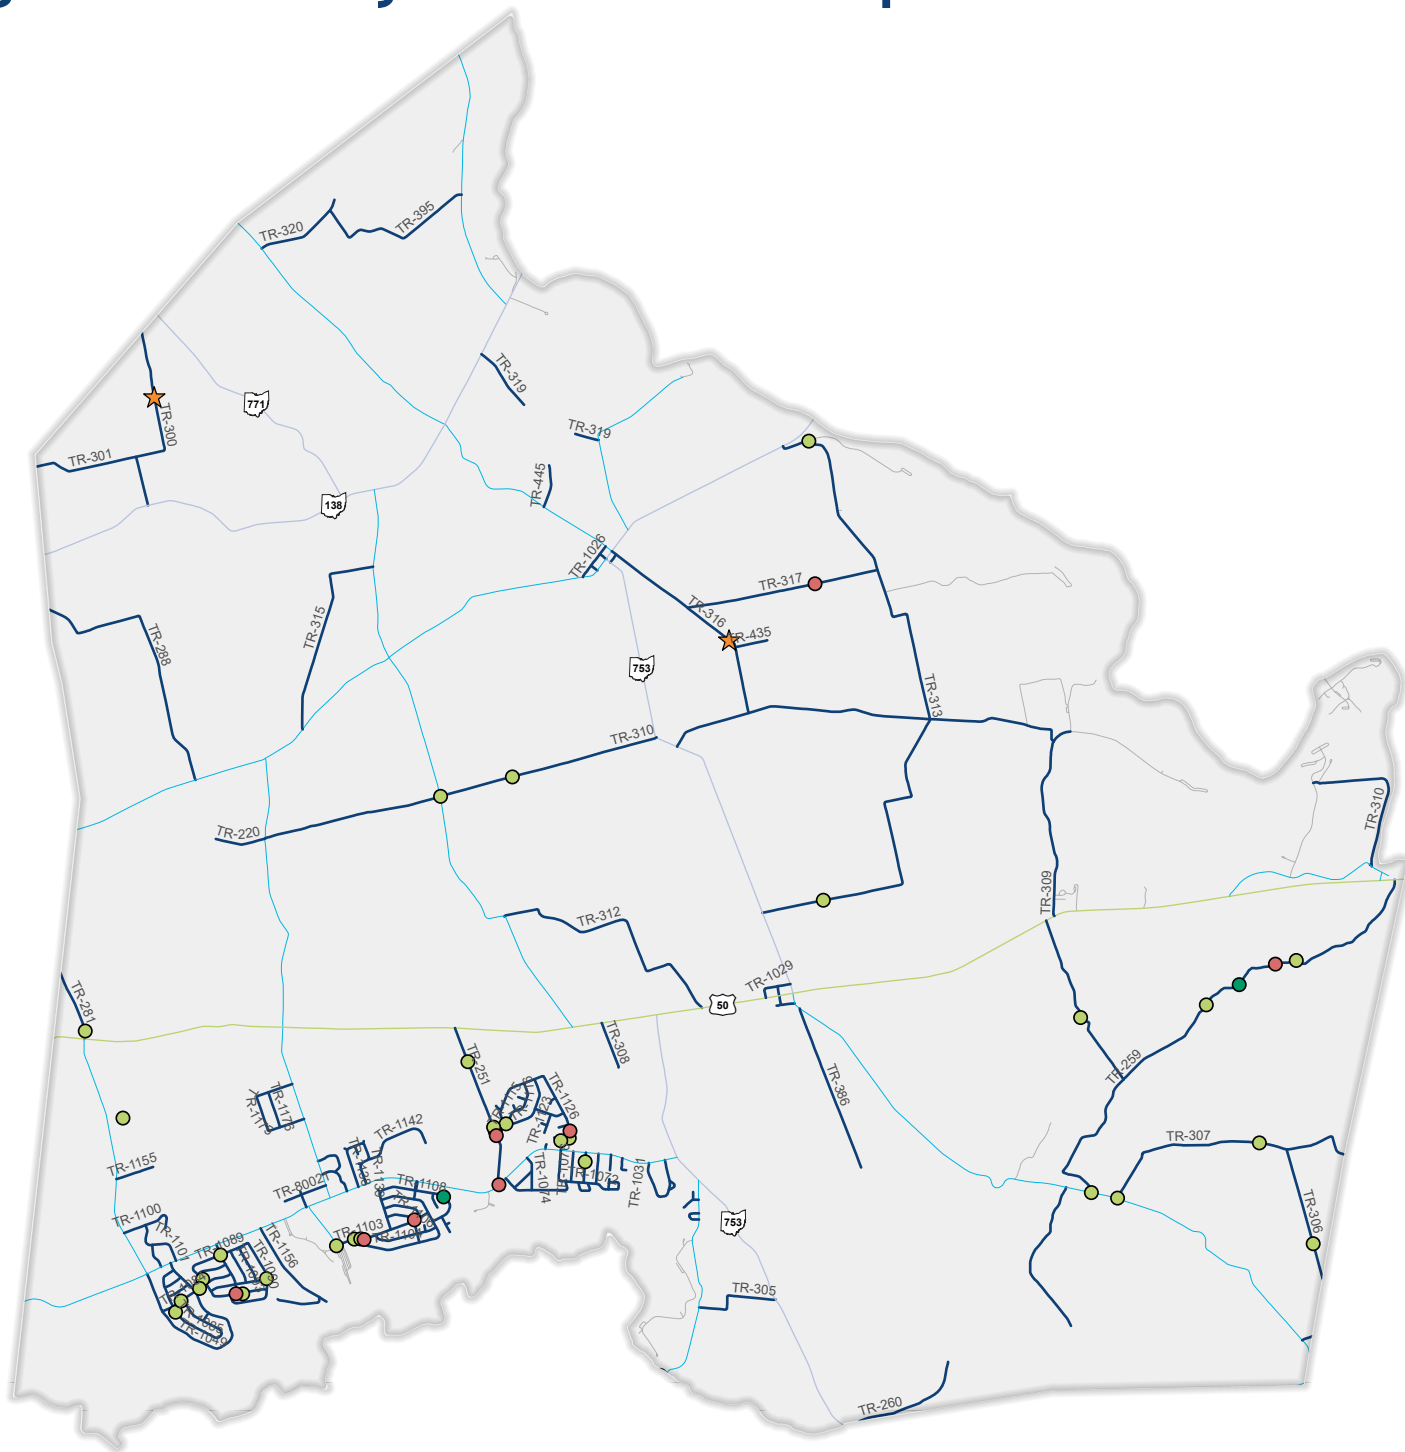

Highland County - Paint Township

Roads by Type	Crash Severity
United States Route	Serious Injury Suspected
State Route	Minor Injury Suspected
County Road	Injury Possible
Township Road	Property Damage Only
Local Road	