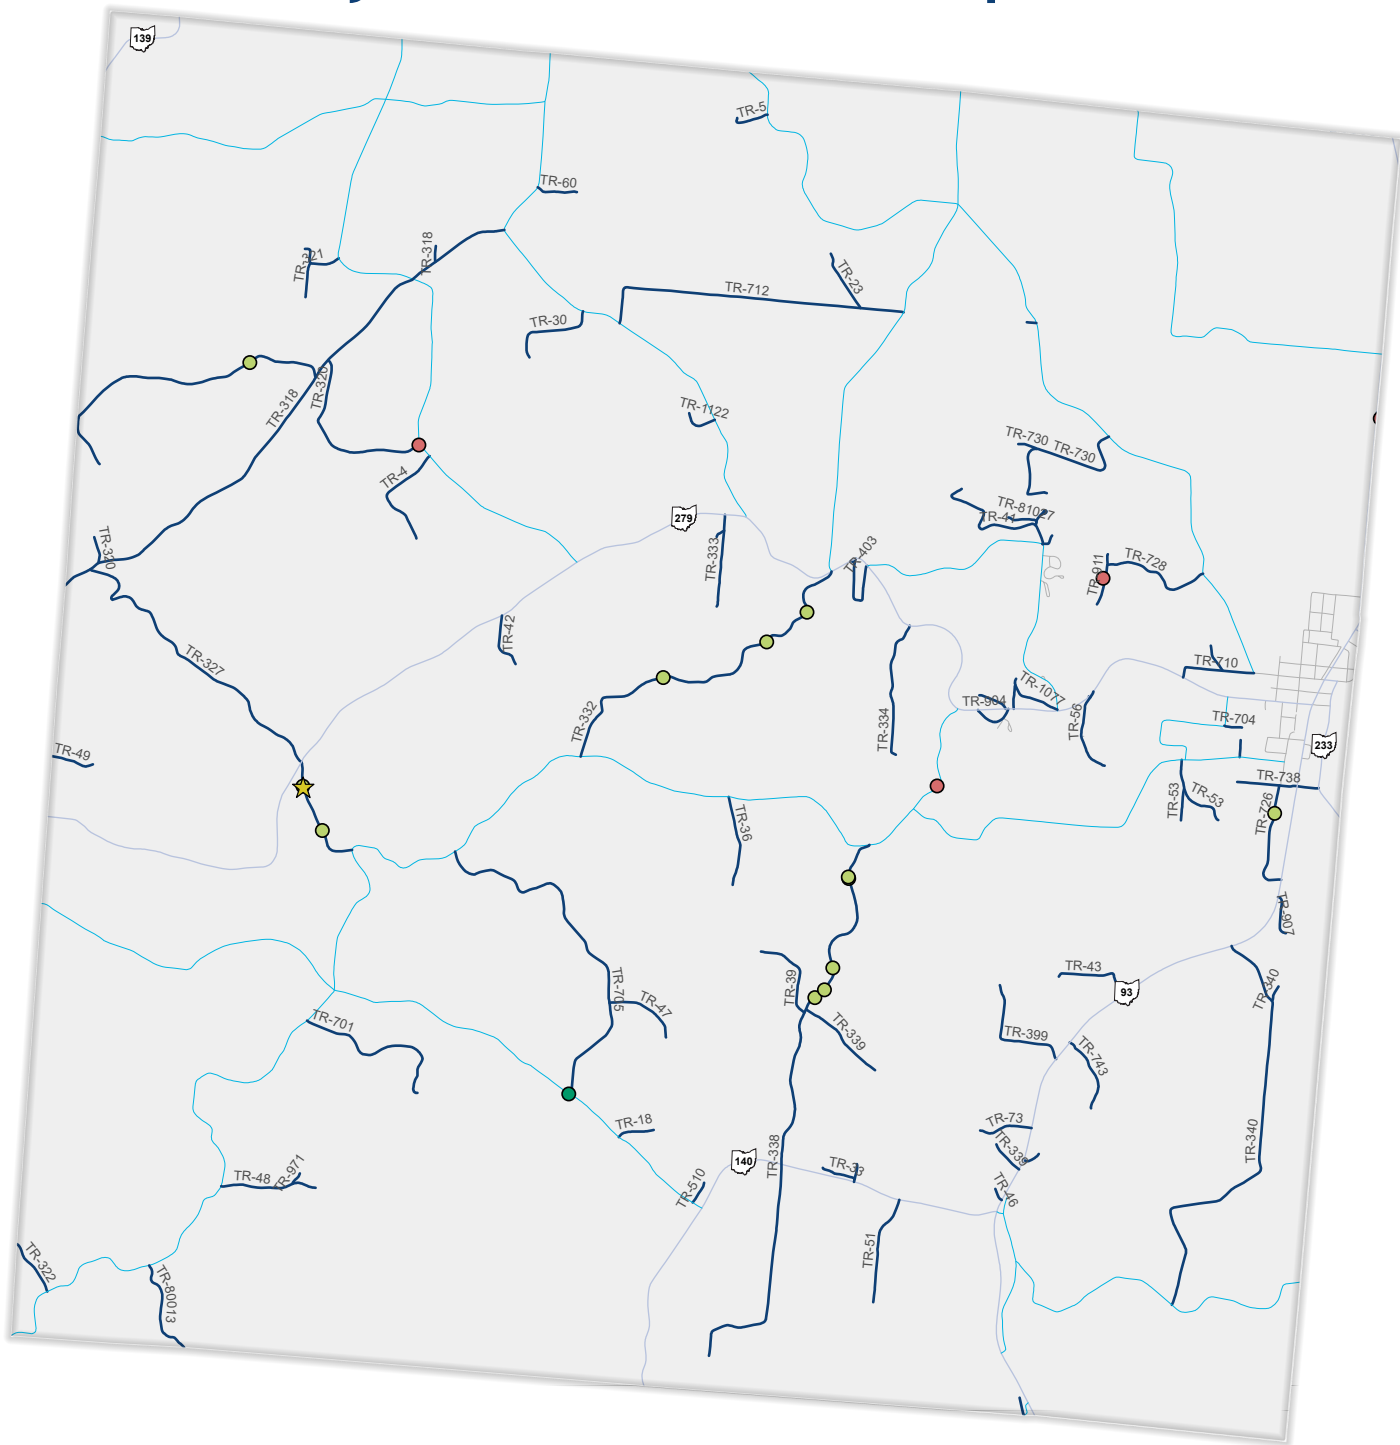

Jackson County - Jefferson Township

| Roads by Type | Crash Severity |
|---------------|------------------------|
| State Route | Fatal |
| County Road | Minor Injury Suspected |
| Township Road | Injury Possible |
| Local Road | Property Damage Only |