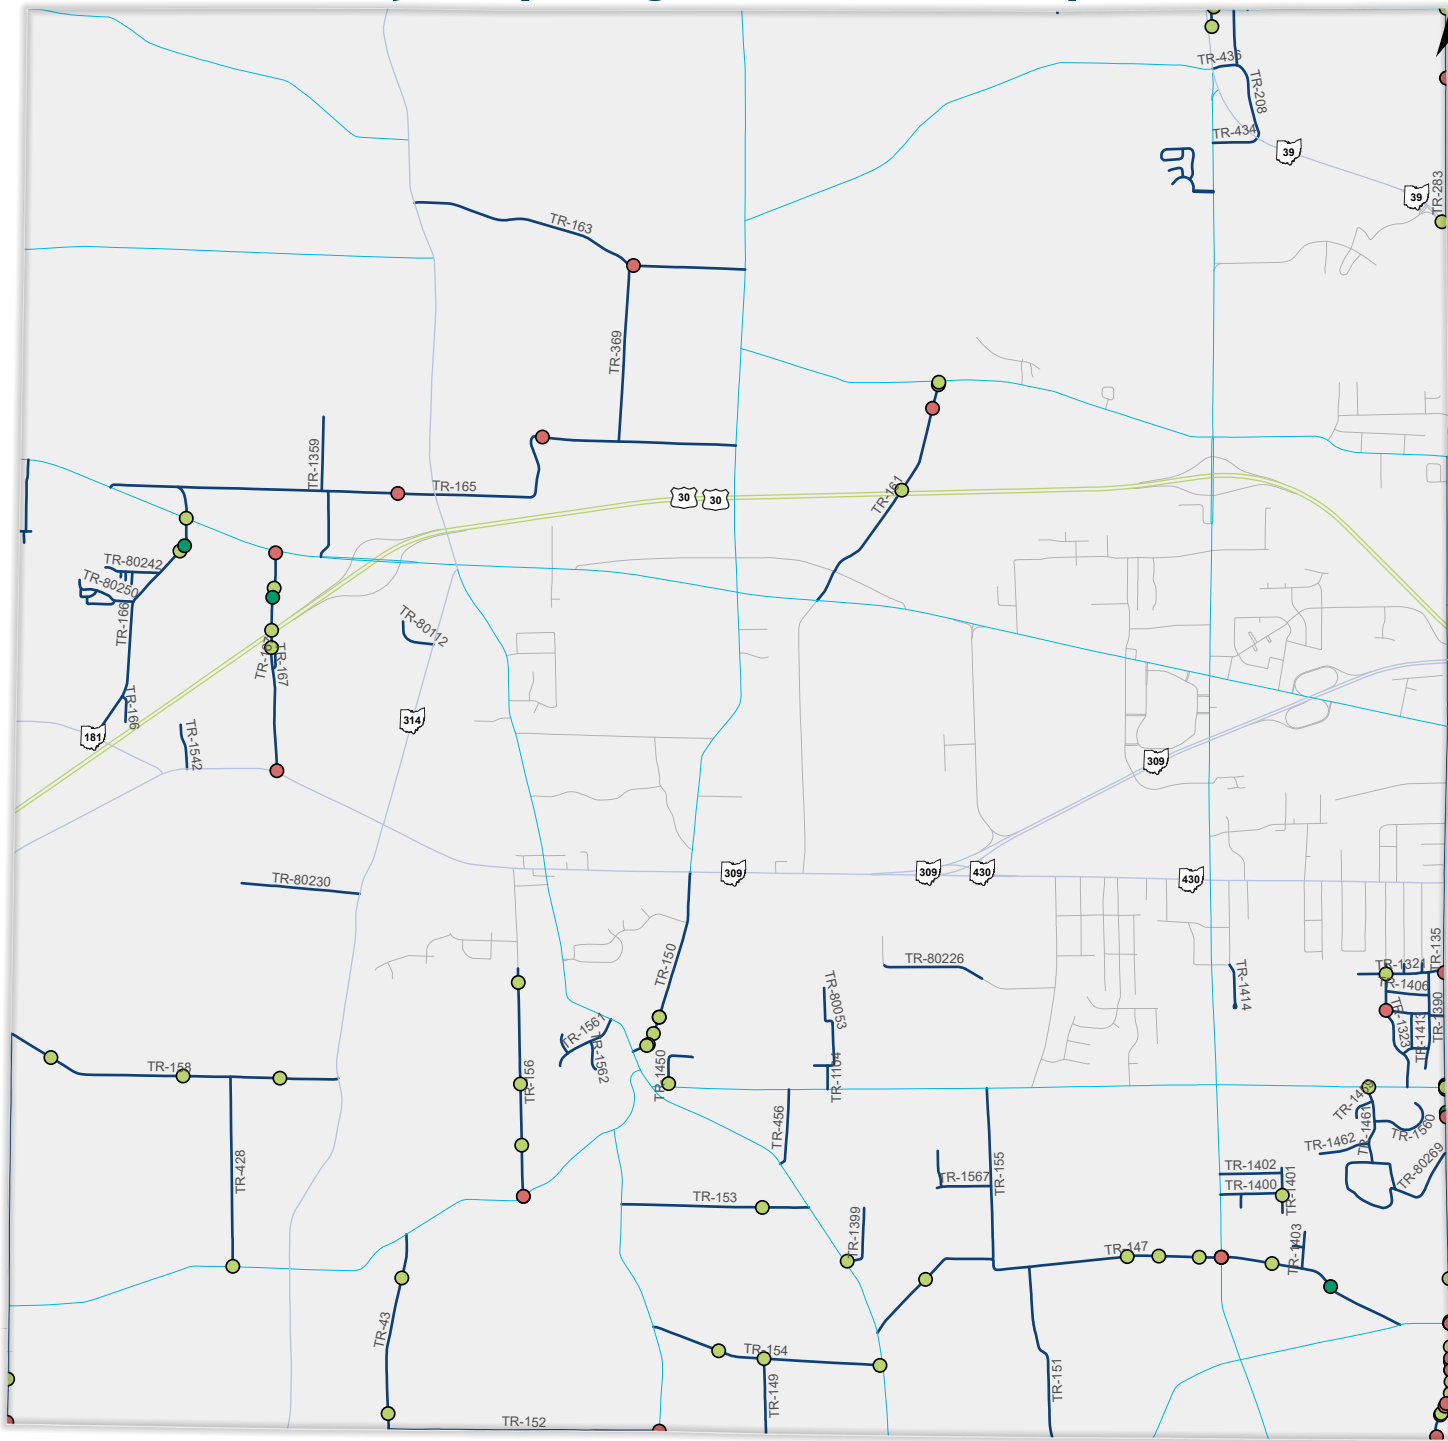

Richland County - Springfield Township

Roads by Type		Crash Severity	
	United States Route		Minor Injury Suspected
	State Route		Injury Possible
	County Road		Property Damage Only
	Township Road		
	Local Road		