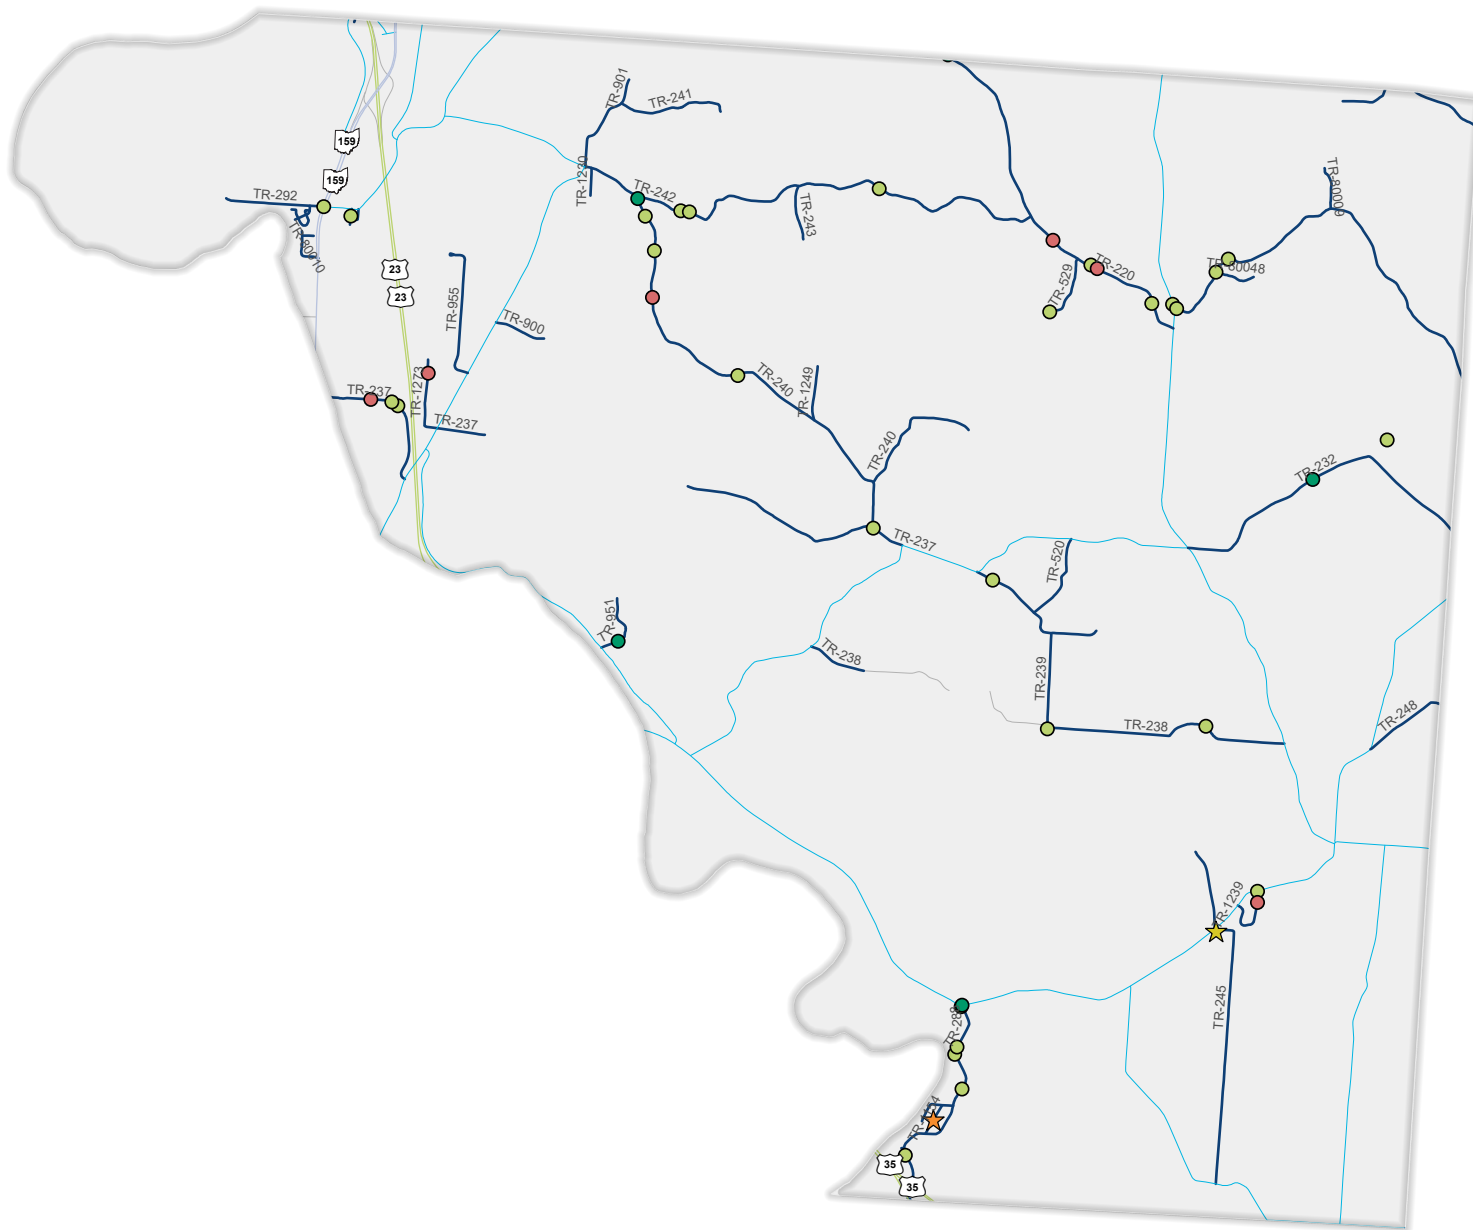

Ross County - Springfield Township

Roads by Type	Crash Severity
United States Route	Fatal
State Route	Serious Injury Suspected
County Road	Minor Injury Suspected
Township Road	Injury Possible
Local Road	Property Damage Only