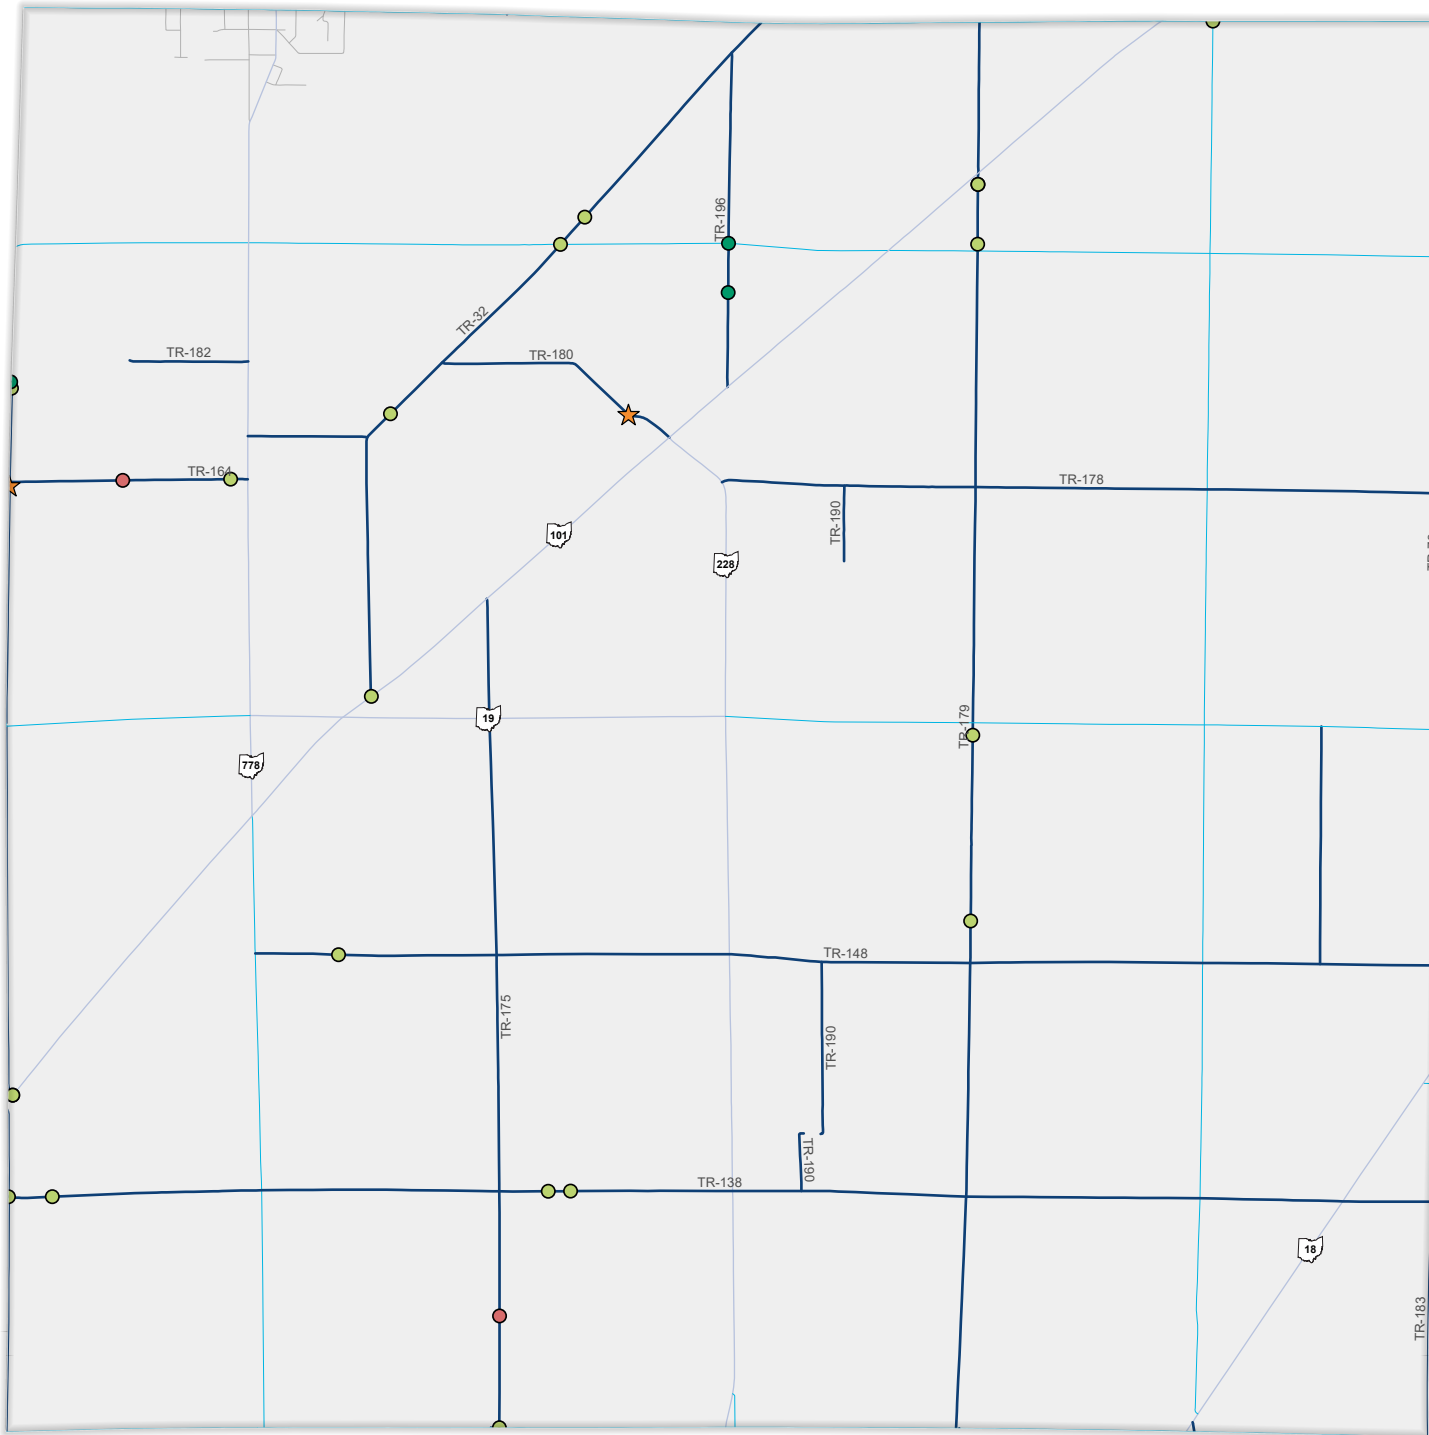

Seneca County - Adams Township

Roads by Type	Crash Severity
State Route	Serious Injury Suspected
County Road	Minor Injury Suspected
Township Road	Injury Possible
Local Road	Property Damage Only