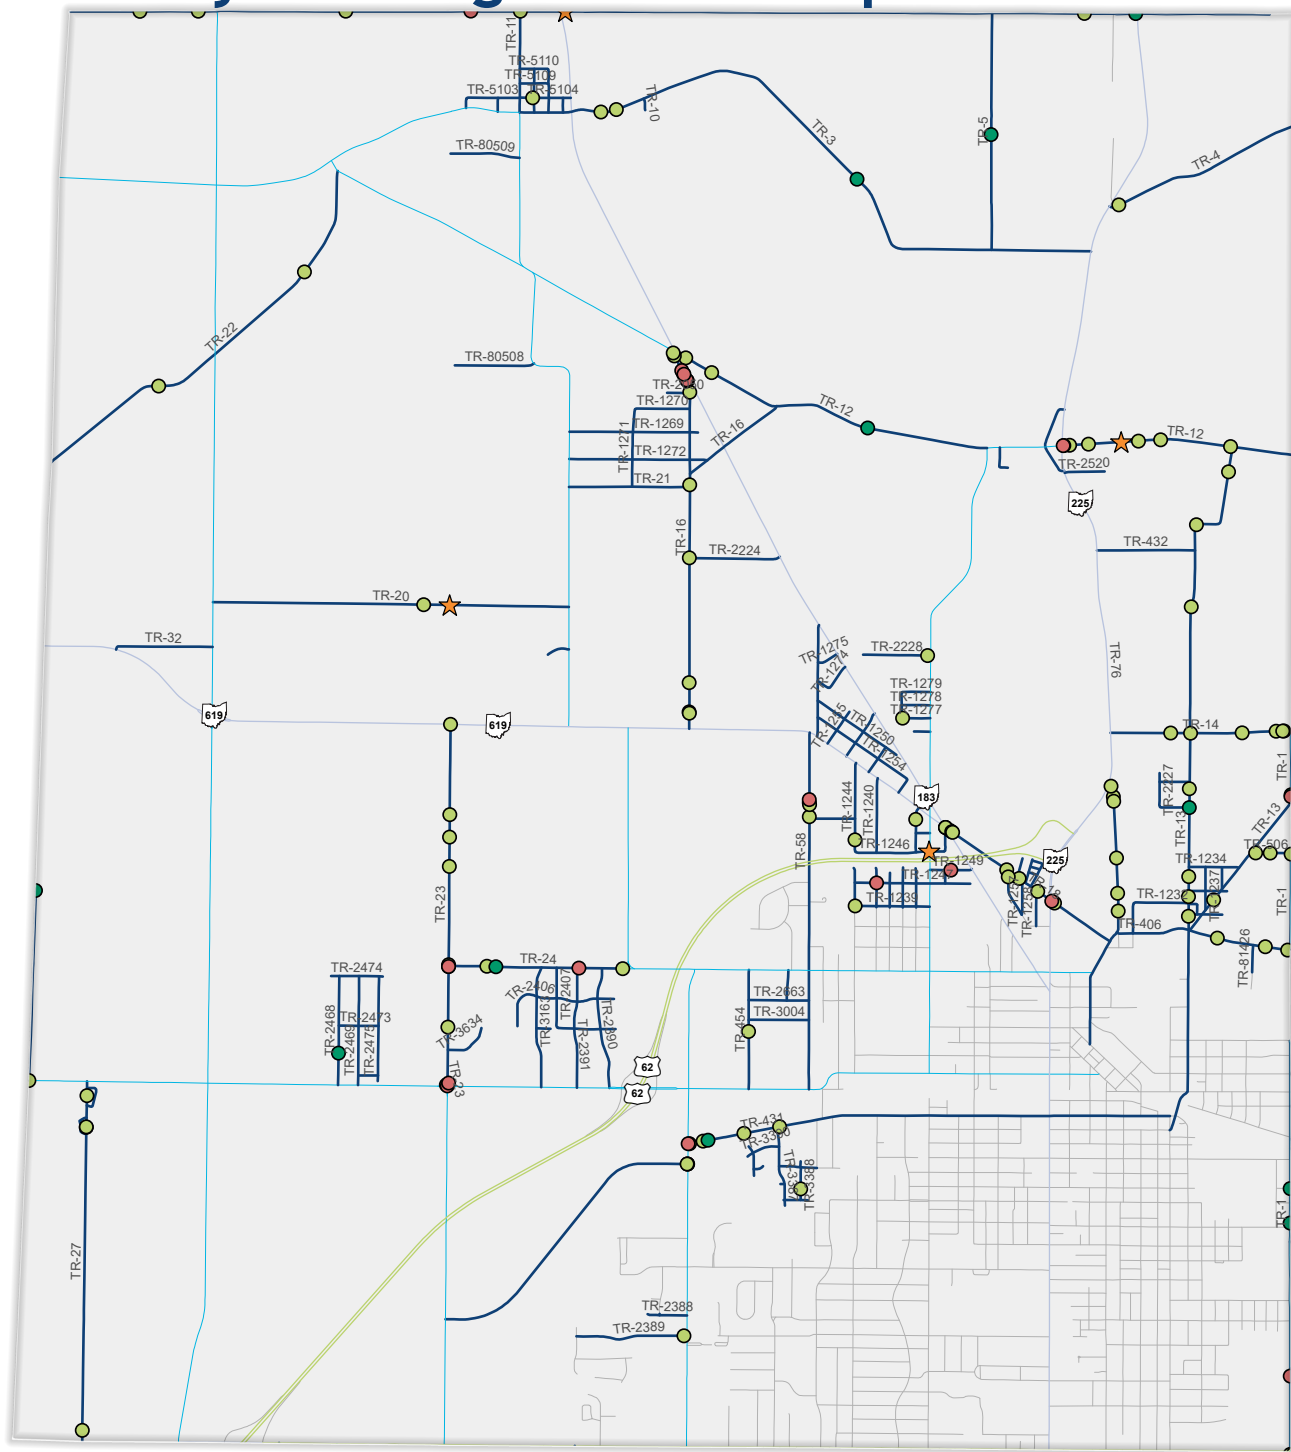

Stark County - Lexington Township

| Roads by Type | Crash Severity |
|---------------------|--------------------------|
| United States Route | Serious Injury Suspected |
| State Route | Minor Injury Suspected |
| County Road | Injury Possible |
| Township Road | Property Damage Only |
| Local Road | |