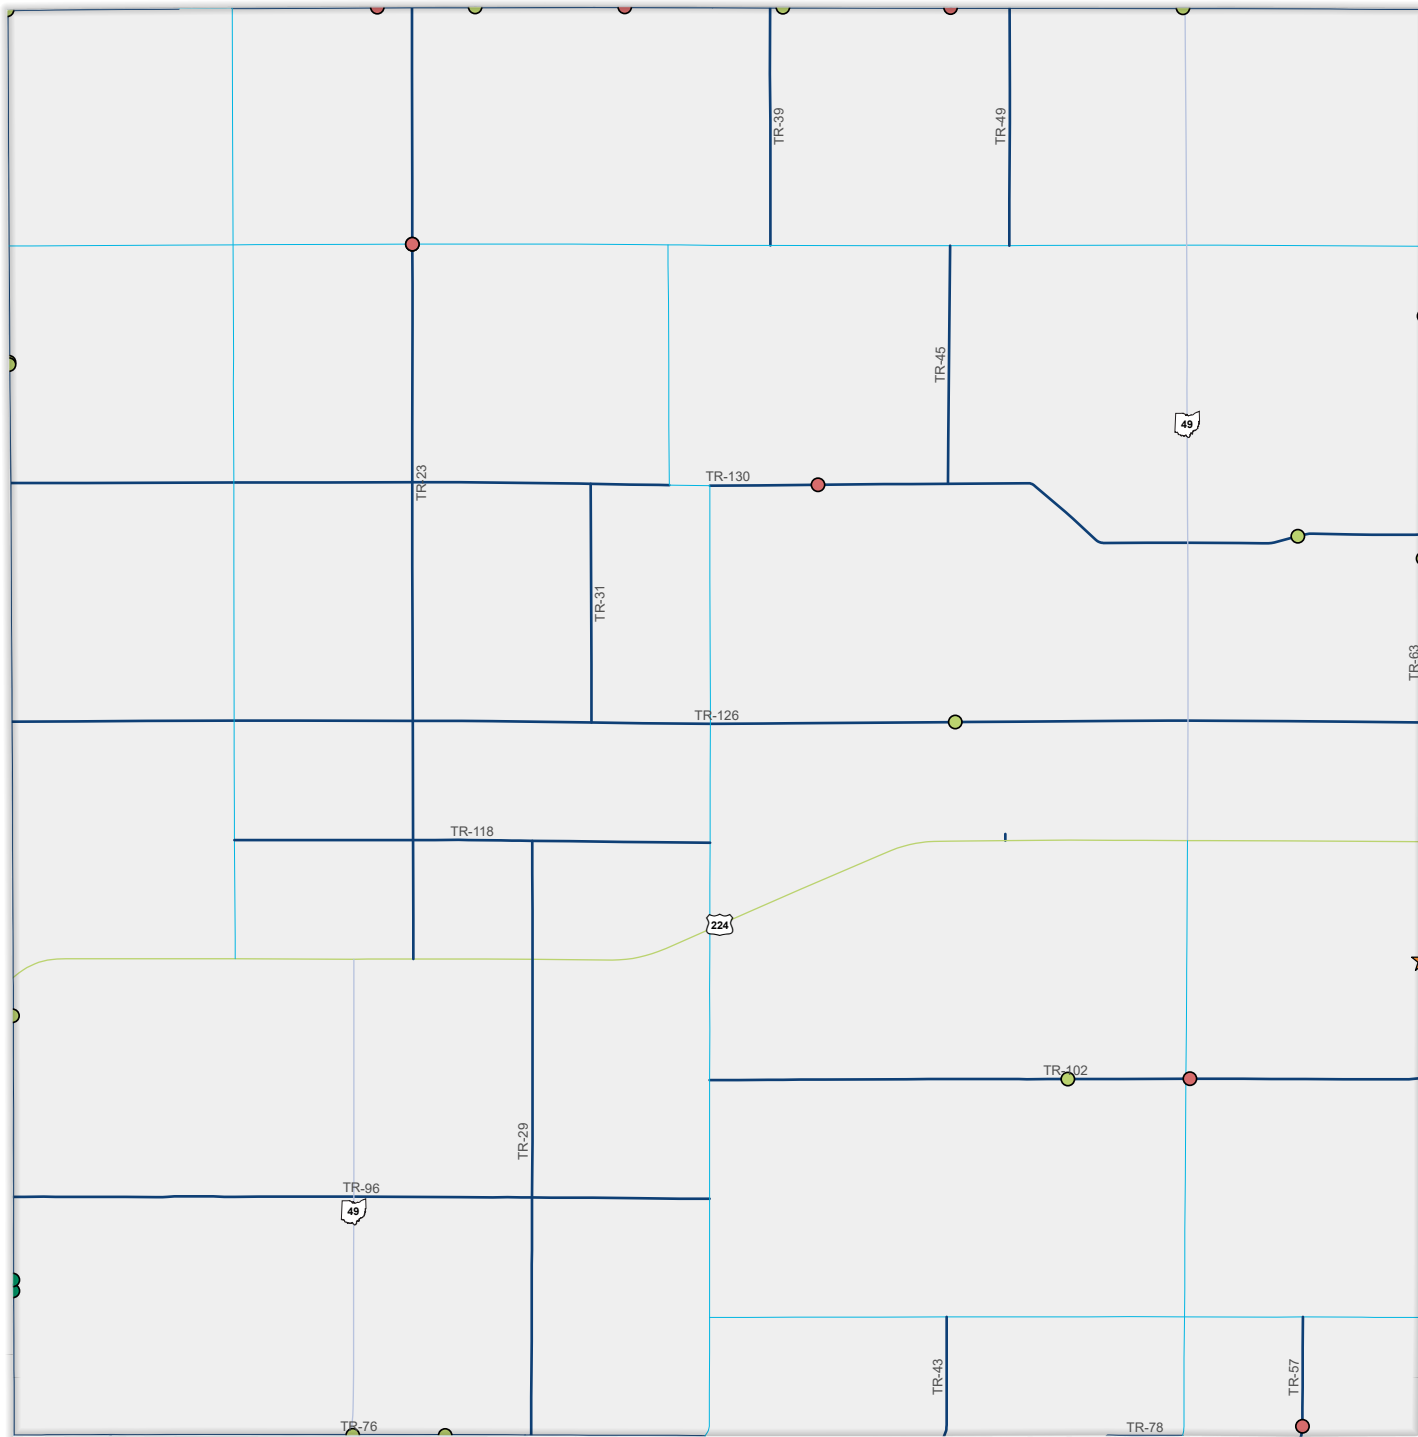

Van Wert County - Harrison Township

Roads by Type	Crash Severity
United States Route	Serious Injury Suspected
State Route	Minor Injury Suspected
County Road	Injury Possible
Township Road	Property Damage Only