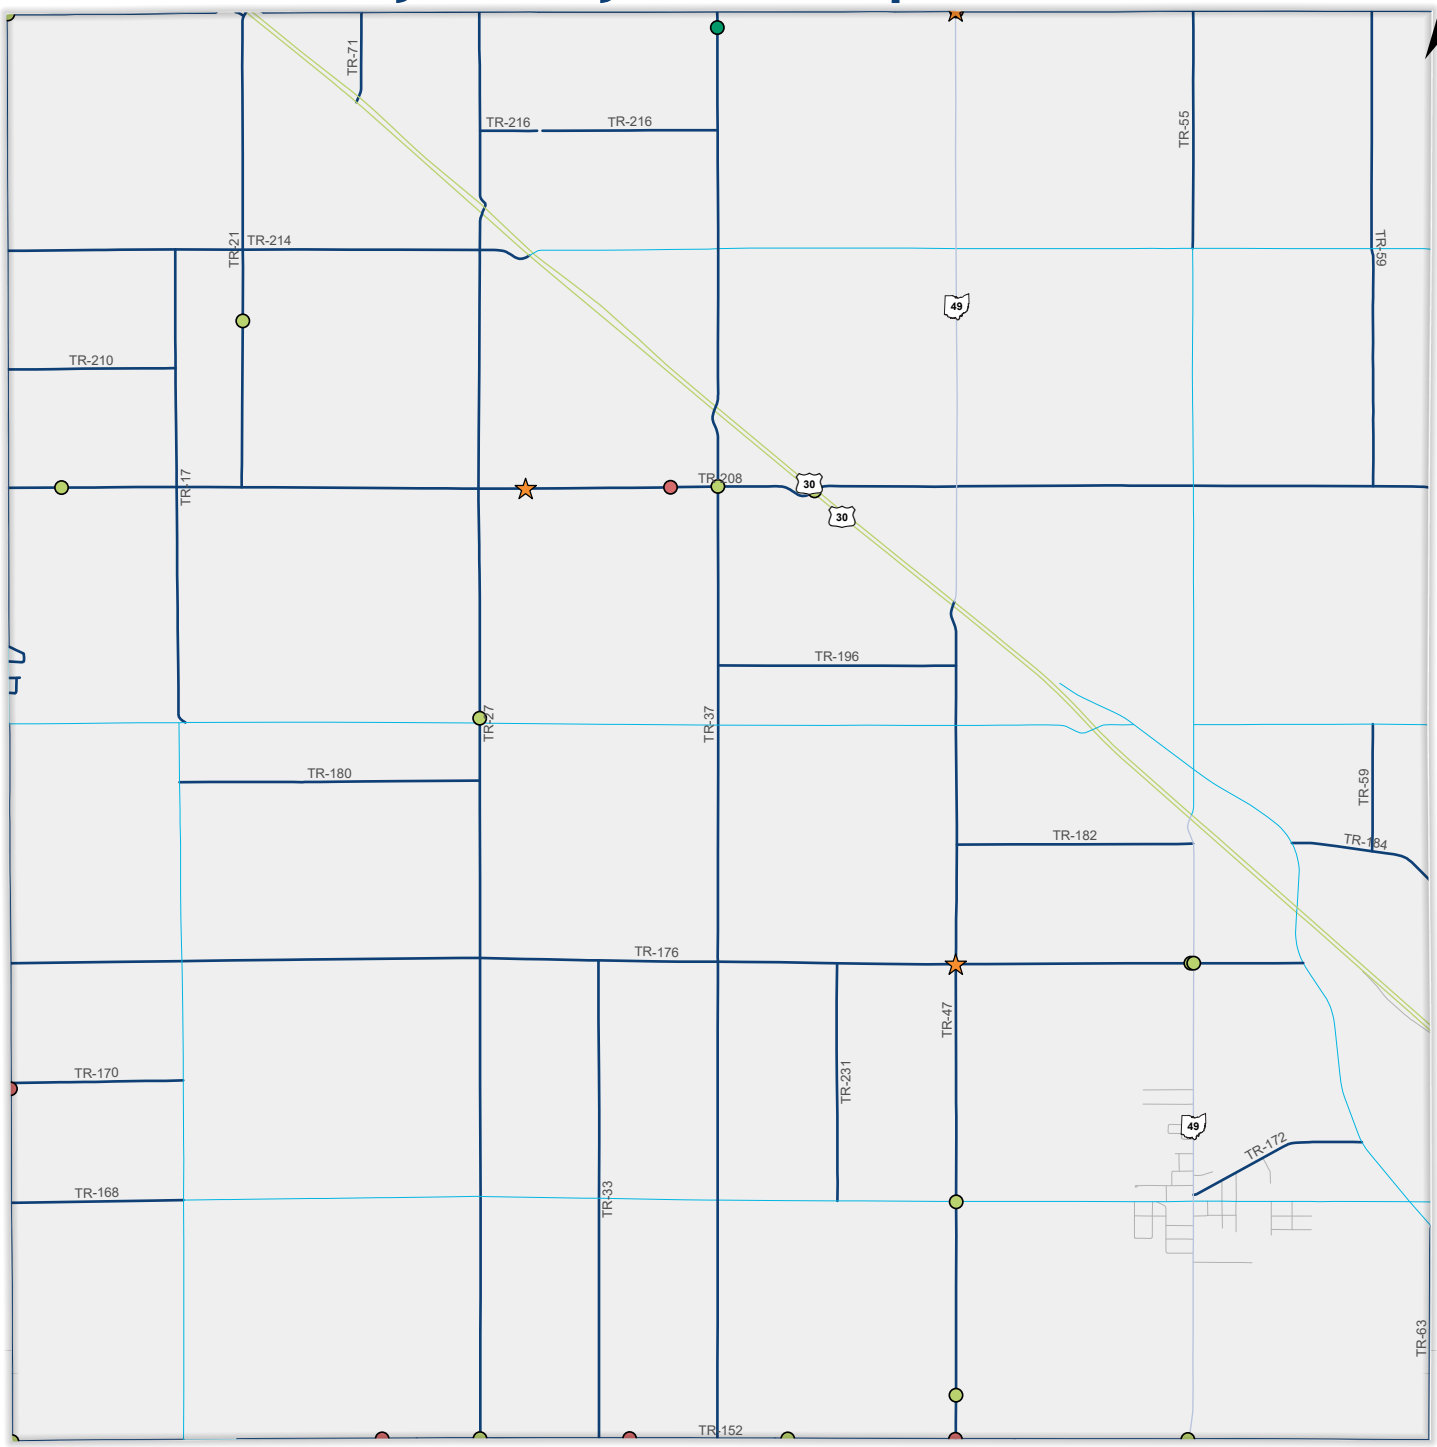

Van Wert County - Tully Township

Roads by Type	Crash Severity
United States Route	Serious Injury Suspected
State Route	Minor Injury Suspected
County Road	Injury Possible
Township Road	Property Damage Only
Local Road	