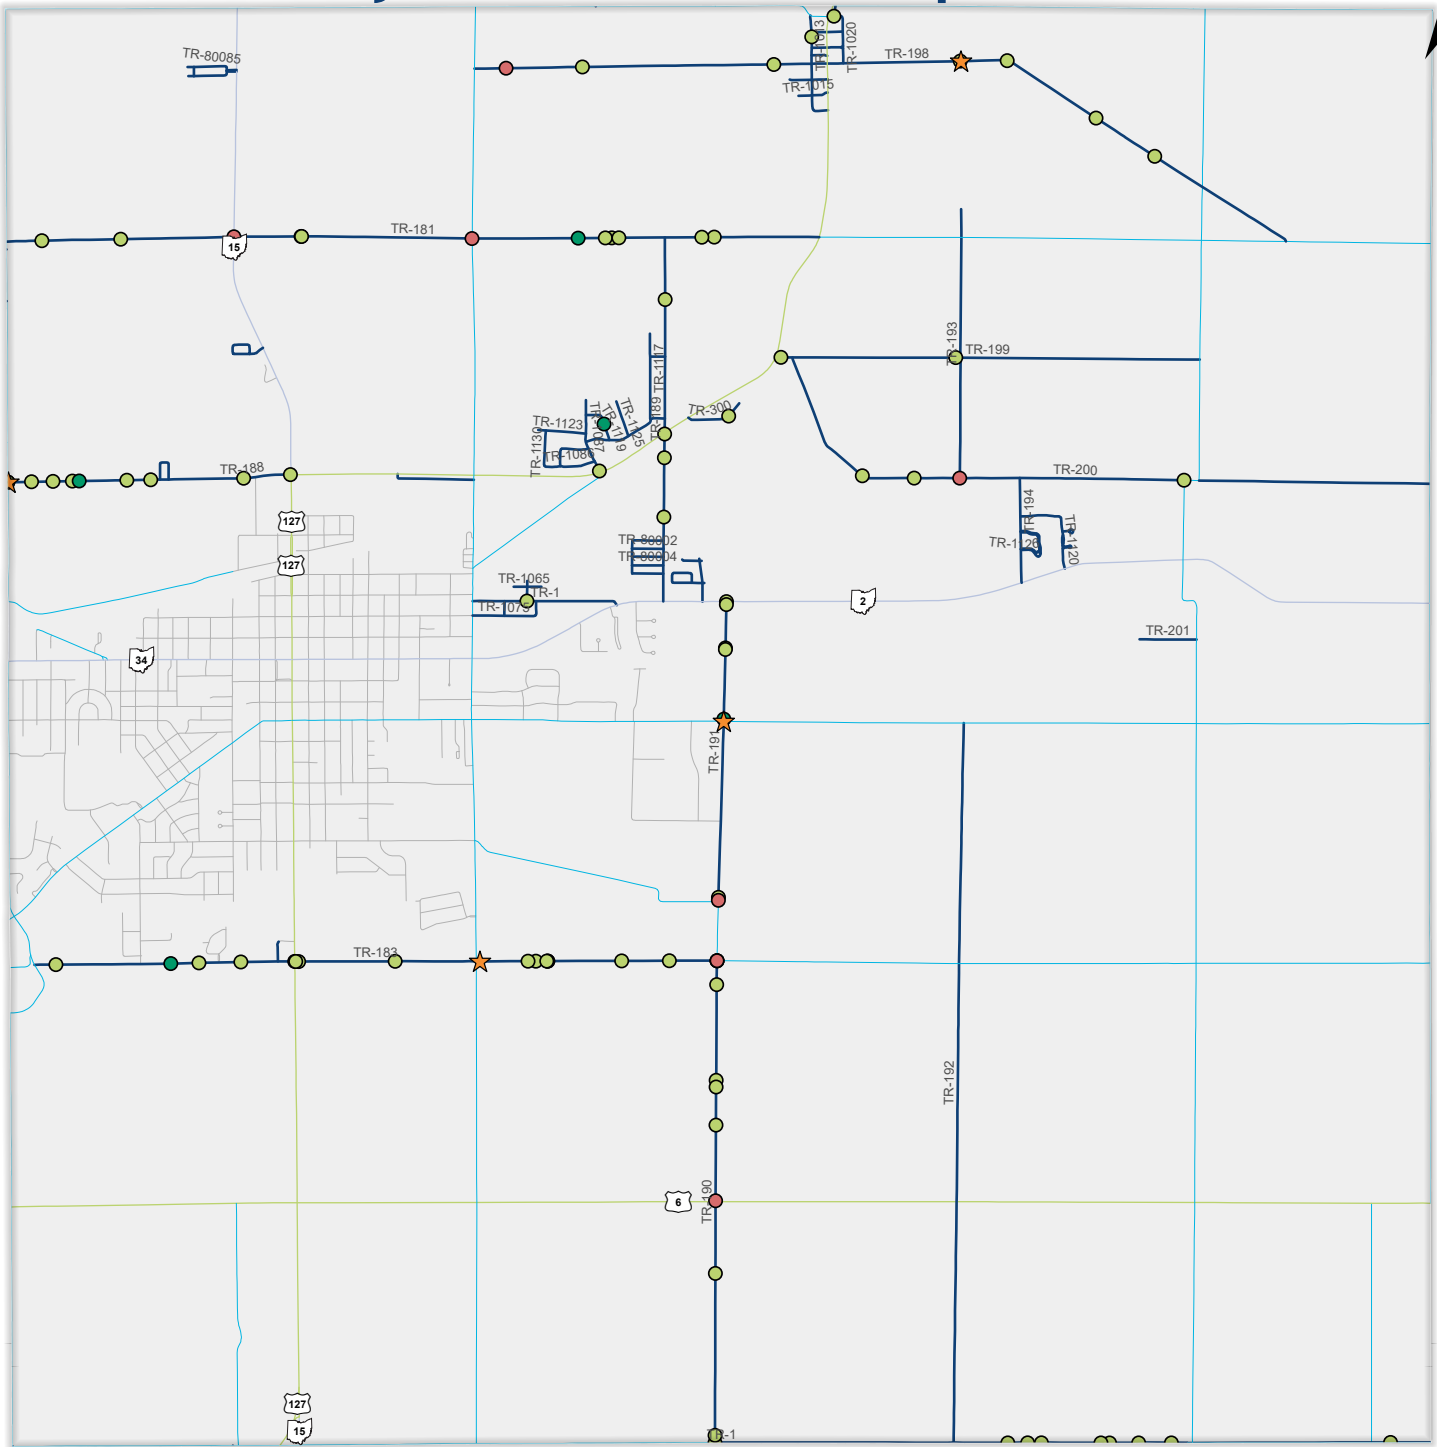

Williams County - Pulaski Township

Roads by Type	Crash Severity
United States Route	Serious Injury Suspected
State Route	Minor Injury Suspected
County Road	Injury Possible
Township Road	Property Damage Only
Local Road	