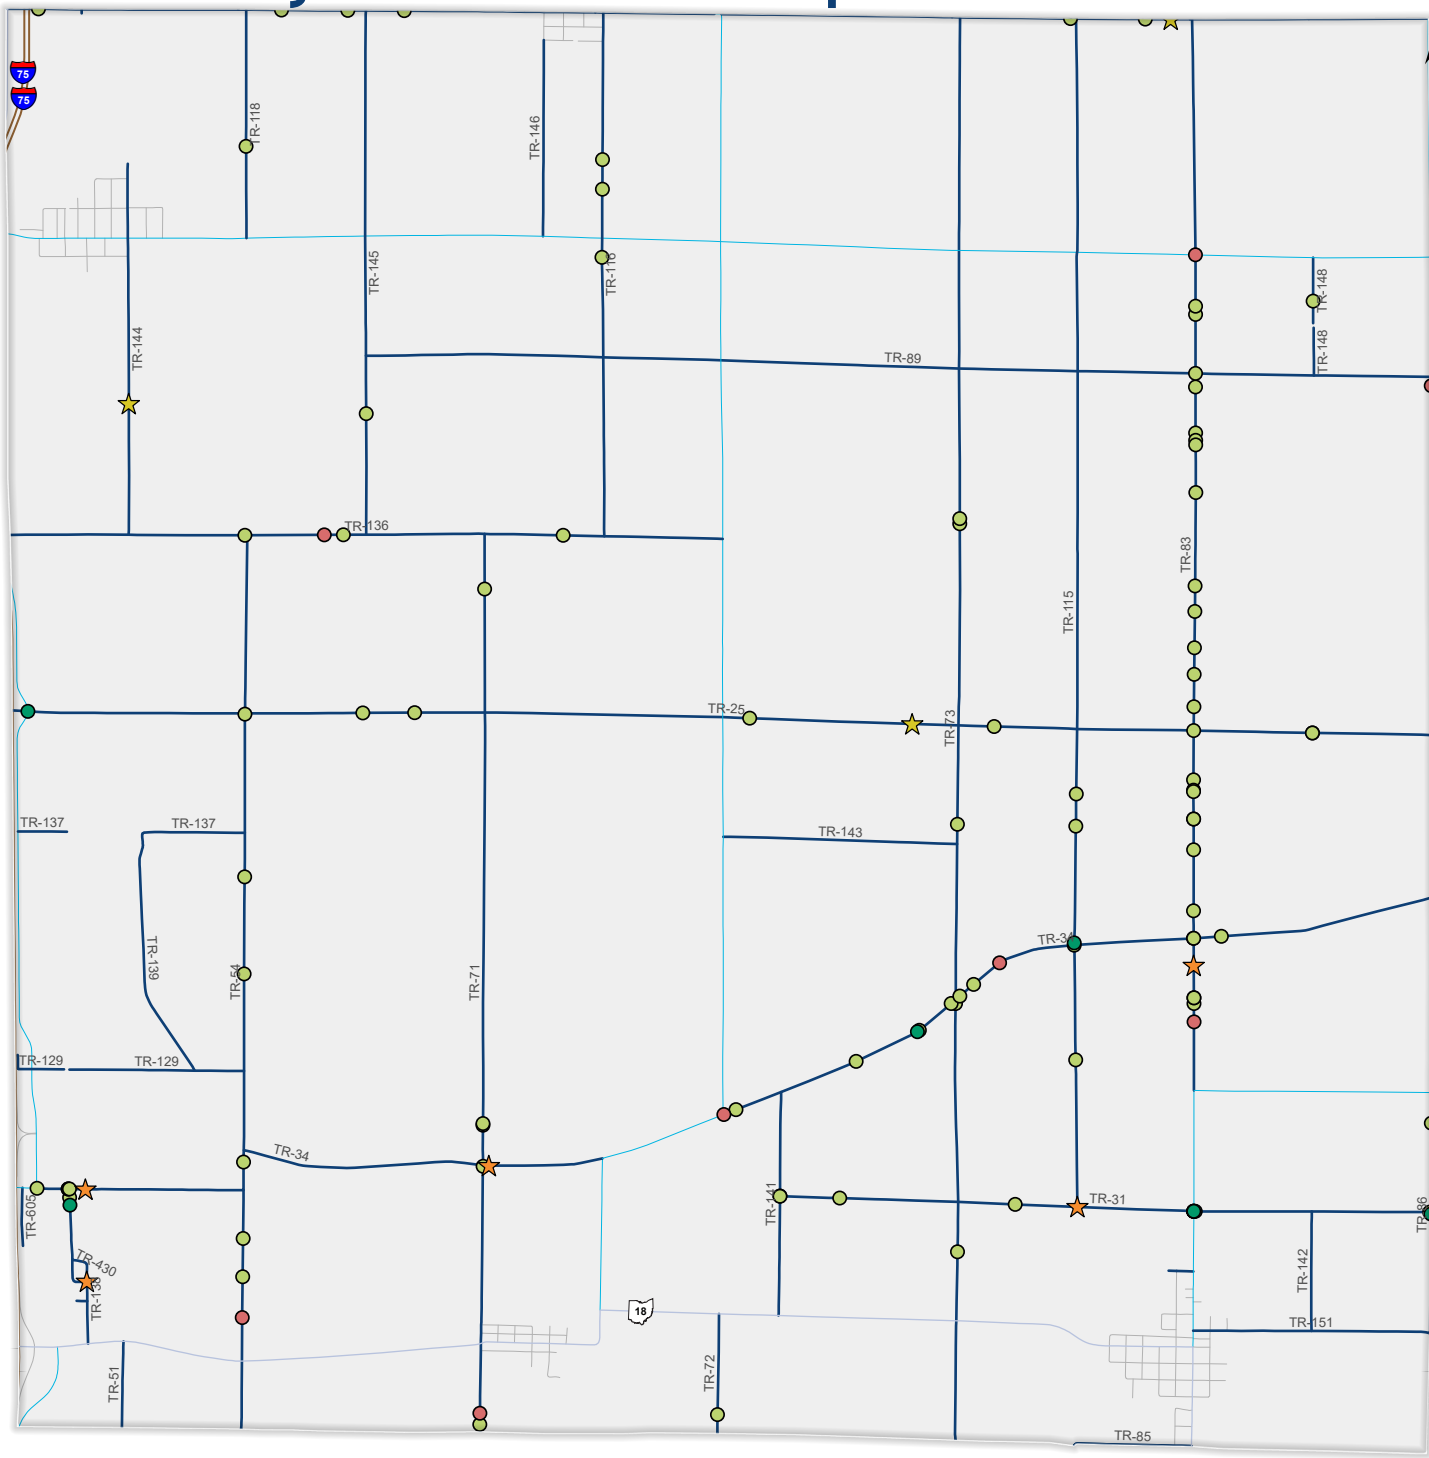

# Wood County - Bloom Township

Roads by Type	Crash Severity
Interstate Route	Fatal
State Route	Serious Injury Suspected
County Road	Minor Injury Suspected
Township Road	Injury Possible
Local Road	Property Damage Only