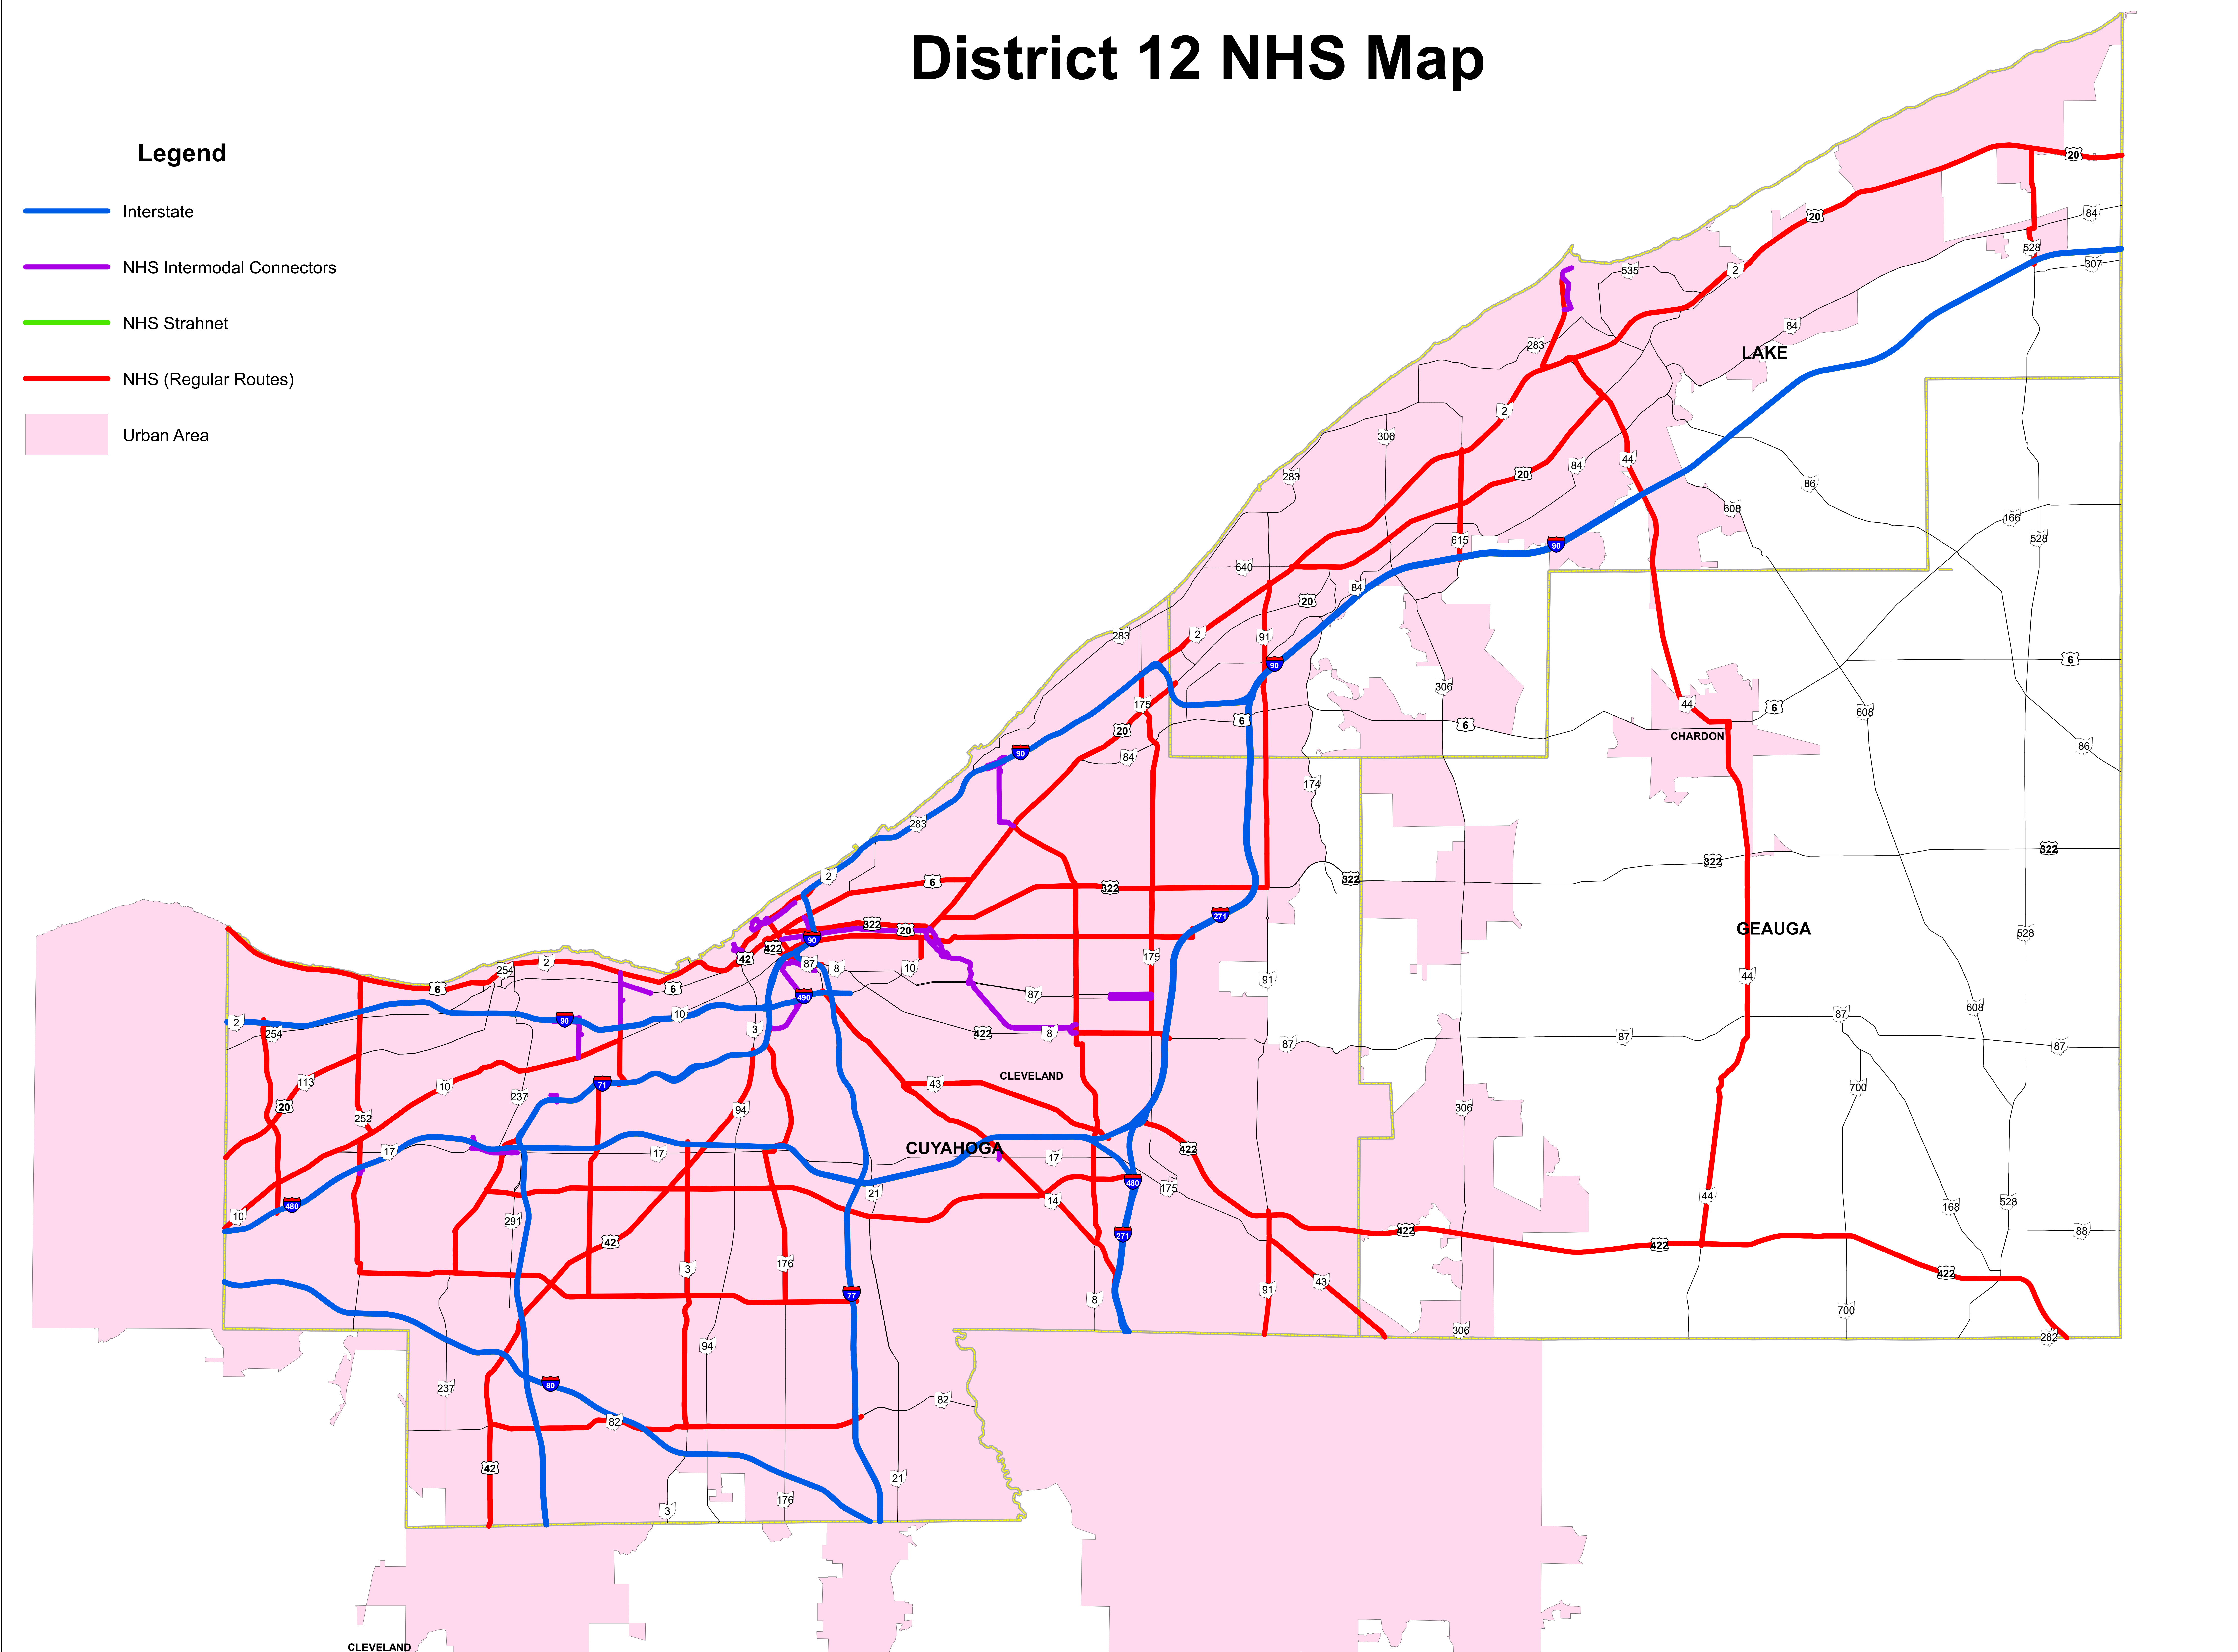

# District 12 NHS Map

## Legend

- Interstate
- NHS Intermodal Connectors
- NHS Strahnet
- NHS (Regular Routes)
- Urban Area

CLEVELAND